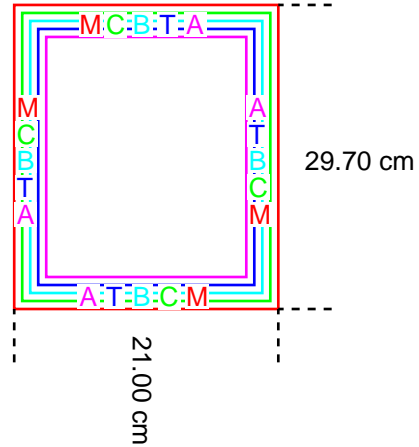

Compression

Data format	binary
Document structure compressed	yes
Filters used	ZIP

Defined page boxes

Effective page boxes

Page box	Defined size	Effective size
Media box (M)	21.00 x 29.70 cm	21.00 x 29.70 cm
Crop box (C)	21.00 x 29.70 cm	21.00 x 29.70 cm
Trim box (T)	not defined	21.00 x 29.70 cm
Bleed box (B)	not defined	21.00 x 29.70 cm
Art box (A)	not defined	21.00 x 29.70 cm

Defined for pages 1-6,9-46,48-62
 Media box starts at : (0.00, 0.00) cm
 Page rotation : 0 degrees

Defined page boxes

Effective page boxes

Page box	Defined size	Effective size
Media box (M)	21.00 x 29.70 cm	21.00 x 29.70 cm
Crop box (C)	21.00 x 29.70 cm	21.00 x 29.70 cm
Trim box (T)	not defined	21.00 x 29.70 cm
Bleed box (B)	not defined	21.00 x 29.70 cm
Art box (A)	not defined	21.00 x 29.70 cm