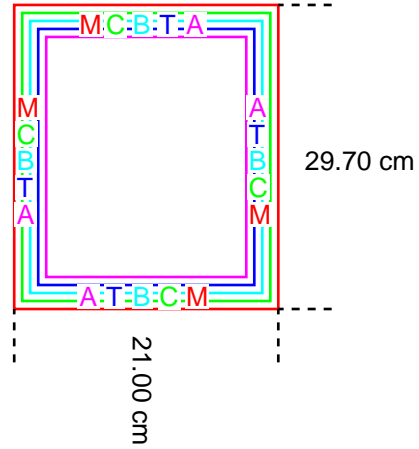

Compression

Data format	binary
Document structure compressed	yes
Filters used	ZIP

Defined page boxes

Effective page boxes

Page box	Defined size	Effective size
Media box (M)	21.00 x 29.70 cm	21.00 x 29.70 cm
Crop box (C)	21.00 x 29.70 cm	21.00 x 29.70 cm
Trim box (T)	not defined	21.00 x 29.70 cm
Bleed box (B)	not defined	21.00 x 29.70 cm
Art box (A)	not defined	21.00 x 29.70 cm

Defined for pages 1-6,9-46,48-62
 Media box starts at : (0.00, 0.00) cm
 Page rotation : 0 degrees

Defined page boxes

Effective page boxes

Page box	Defined size	Effective size
Media box (M)	21.00 x 29.70 cm	21.00 x 29.70 cm
Crop box (C)	21.00 x 29.70 cm	21.00 x 29.70 cm
Trim box (T)	not defined	21.00 x 29.70 cm
Bleed box (B)	not defined	21.00 x 29.70 cm
Art box (A)	not defined	21.00 x 29.70 cm