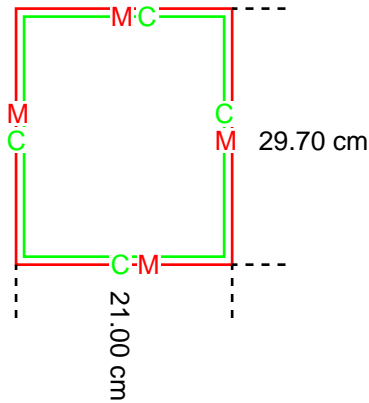

Compression

Data format	binary
Document structure compressed	yes
Filters used	ZIP

Defined page boxes

Effective page boxes

Page box	Defined size	Effective size
Media box (M)	21.00 x 29.70 cm	21.00 x 29.70 cm
Crop box (C)	21.00 x 29.70 cm	21.00 x 29.70 cm
Trim box (T)	not defined	21.00 x 29.70 cm
Bleed box (B)	not defined	21.00 x 29.70 cm
Art box (A)	not defined	21.00 x 29.70 cm

Defined for pages 1-6,9-46,48-62
 Media box starts at : (0.00, 0.00) cm
 Page rotation : 0 degrees

Defined page boxes

Effective page boxes

Page box	Defined size	Effective size
Media box (M)	21.00 x 29.70 cm	21.00 x 29.70 cm
Crop box (C)	21.00 x 29.70 cm	21.00 x 29.70 cm
Trim box (T)	not defined	21.00 x 29.70 cm
Bleed box (B)	not defined	21.00 x 29.70 cm
Art box (A)	not defined	21.00 x 29.70 cm